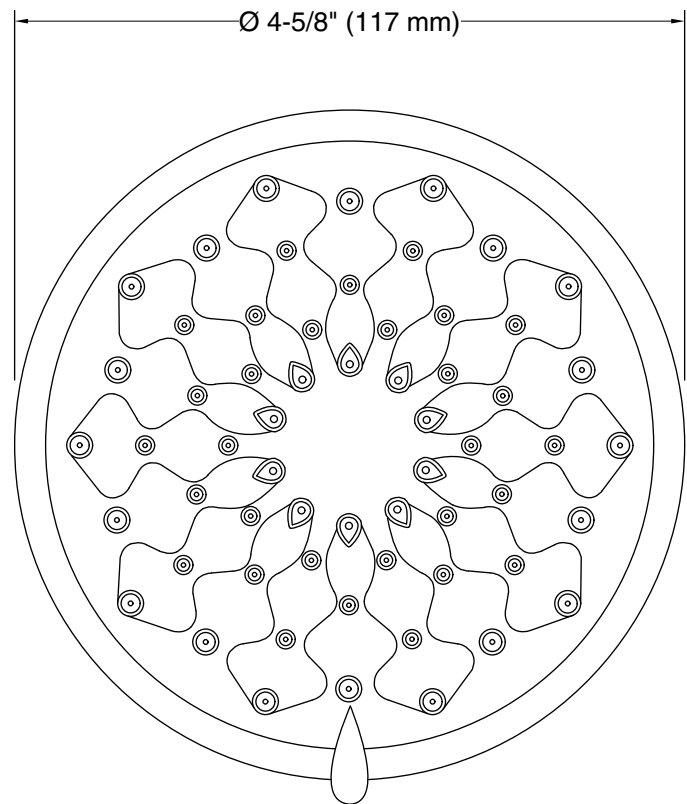

Features

- Showerhead features transitional nature-inspired design.
- Advanced spray engine provides three alternate experiences: wide coverage, intense drenching, and targeted spray.
- Wide coverage spray produces an encompassing spray for everyday use.
- Intense drenching spray delivers a forceful spray ideal for rinsing shampoo from hair.
- Targeted spray is a focused stream for targeting sore muscles or use as a utility spray.
- Simple thumb tab smoothly transitions between sprays.
- Spray nozzles cover full area of sprayhead.
- MasterClean™ sprayface features an easy-to-clean surface that withstands mineral buildup.
- 1.5 gpm (5.7 lpm) maximum flow rate.
- ½" NPT connection.

Recommended Products/Accessories

- K-7395 Shower Arm and Flange
- K-7397 Shower Arm and Flange
- K-23723 Faucet cleaner

Codes/Standards

ASME A112.18.1/CSA B125.1
DOE - Energy Policy Act 1992
EPA WaterSense®
California Energy Commission (CEC)

	CP	Polished Chrome
---	----	-----------------

Technical Information

All product dimensions are nominal.

Showerhead/Body Spray:

Rated maximum flow: 1.5 gal/min (5.7 l/min)

Notes

Install this product according to the installation instructions.