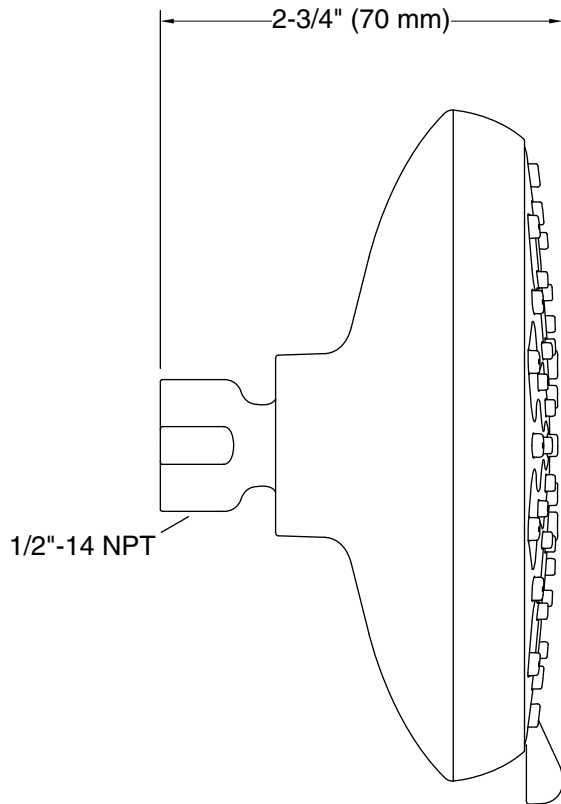

Recommended Products/Accessories

- K-7395 Shower Arm and Flange
- K-7397 Shower Arm and Flange
- K-23723 Faucet cleaner

Codes/Standards

ASME A112.18.1/CSA B125.1
DOE - Energy Policy Act 1992
EPA WaterSense®
California Energy Commission (CEC)

	CP	Polished Chrome
---	----	-----------------

Technical Information

All product dimensions are nominal.

Showerhead/Body Spray:

Rated maximum flow: 1.5 gal/min (5.7 l/min)

Notes

Install this product according to the installation instructions.